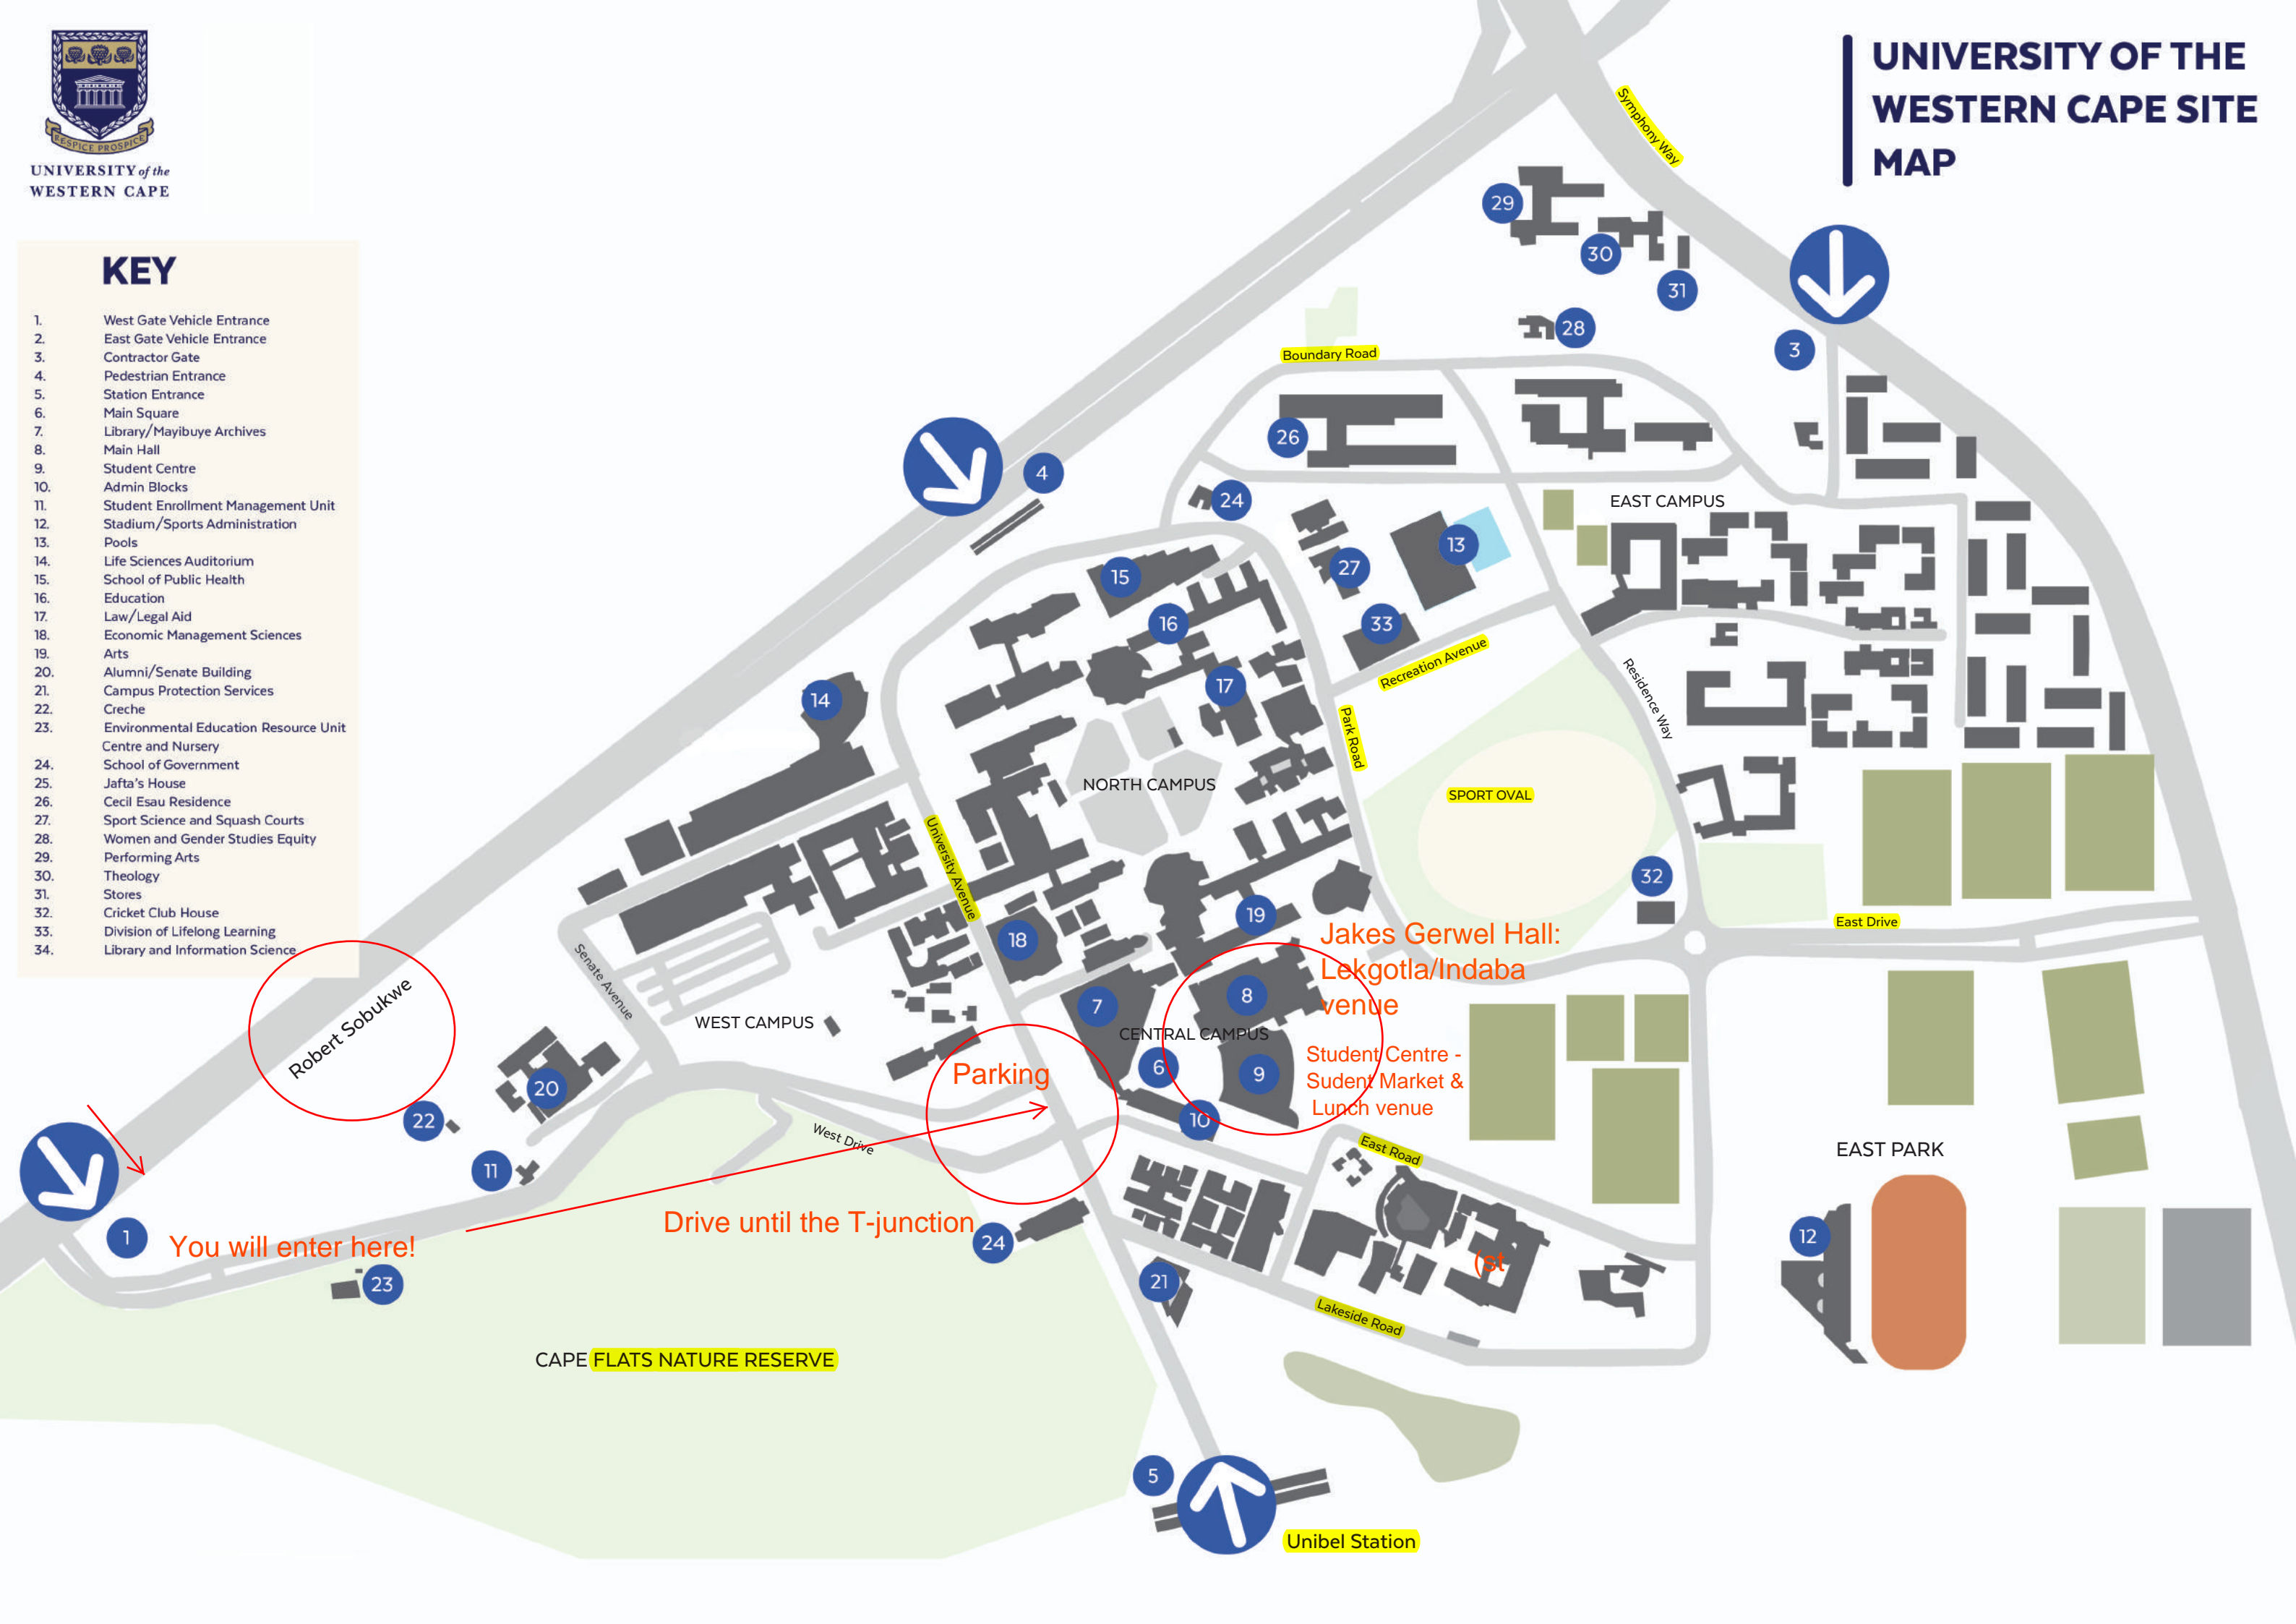

## KEY

1. West Gate Vehicle Entrance
2. East Gate Vehicle Entrance
3. Contractor Gate
4. Pedestrian Entrance
5. Station Entrance
6. Main Square
7. Library/Mayibuye Archives
8. Main Hall
9. Student Centre
10. Admin Blocks
11. Student Enrollment Management Unit
12. Stadium/Sports Administration
13. Pools
14. Life Sciences Auditorium
15. School of Public Health
16. Education
17. Law/Legal Aid
18. Economic Management Sciences
19. Arts
20. Alumni/Senate Building
21. Campus Protection Services
22. Creche
23. Environmental Education Resource Unit
24. Centre and Nursery
25. School of Government
26. Jafta's House
27. Cecil Esau Residence
28. Sport Science and Squash Courts
29. Women and Gender Studies Equity
30. Performing Arts
31. Theology
32. Stores
33. Cricket Club House
34. Division of Lifelong Learning
- Library and Information Science

Robert Sobukwe

Parking

Jakes Gerwel Hall:  
Lekgotla/Indaba  
venue

Student Centre -  
Student Market &  
Lunch venue

You will enter here!

Drive until the T-junction

CAPE FLATS NATURE RESERVE

Unibel Station

EAST PARK

EAST CAMPUS

NORTH CAMPUS

WEST CAMPUS

CENTRAL CAMPUS

SPORT OVAL